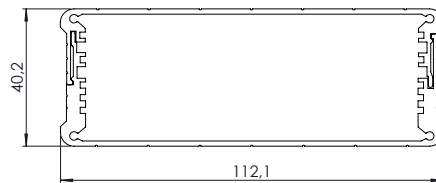

ALUMINUM PROFILE ENCLOSURES

AL-052

AL-053

AL-083

AL-084

AL-103

AL-104

AL-113

AL-114

AL-115

AL-105

AL-052

AL-052-5	54 x 24 x 56 mm	ALUMINUM PROFILE ENCLOSURES	
AL-052-10	54 x 24 x 106 mm	MATERIAL	ALUMINUM 6063
AL-052-15	54 x 24 x 156 mm	COLOR	BLACK (RAL 9005) / CREAM (RAL 9001) / SILVER (RAL 9006)
AL-052-20	54 x 24 x 206 mm	COATING	ELECTROSTATIC GLOSS COATING
AL-052-XX	54 x 24 x (CUSTOM SIZE) mm	PANELS	ALUMINUM PANELS
		* AL-052-XX LENGTH CAN CHANGE BETWEEN 40mm AND 3m.	

AL-053

AL-053-5	54 x 33 x 50 mm	ALUMINUM PROFILE ENCLOSURES	
AL-053-10	54 x 33 x 100 mm	MATERIAL	ALUMINUM 6063
AL-053-15	54 x 33 x 150 mm	COLOR	BLACK (RAL 9005) / SILVER (RAL 9006)
AL-053-20	54 x 33 x 200 mm	COATING	ELECTROSTATIC GLOSS COATING
AL-052-XX	54 x 33 x (CUSTOM SIZE) mm	PANELS	1.5mm ALUMINUM PANELS
		* AL-053-XX LENGTH CAN CHANGE BETWEEN 40mm AND 3m.	

AL-084

AL-084-5	103 x 33,5 x 50 mm	ALUMINUM PROFILE ENCLOSURES	
AL-084-10	103 x 33,5 x 100 mm	MATERIAL	ALUMINUM 6063
AL-084-15	103 x 33,5 x 150 mm	COLOR	NATURAL / BLACK
AL-084-20	103 x 33,5 x 200 mm	COATING	MATTE ANODIZED COATING
AL-084-XX	103 x 33,5 x (CUSTOM SIZE) mm	PANELS	1.5mm ALUMINUM PANELS
		* AL-084-XX LENGTH CAN CHANGE BETWEEN 40mm AND 3m.	