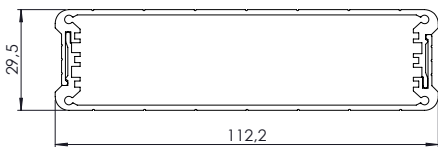

ALUMINUM PROFILE ENCLOSURES

AL-052

AL-053

AL-083

AL-084

AL-103

AL-104

AL-113

AL-114

AL-115

AL-105

AL-052

AL-052-5	54 x 24 x 56 mm	ALUMINUM PROFILE ENCLOSURES	
AL-052-10	54 x 24 x 106 mm	MATERIAL	ALUMINUM 6063
AL-052-15	54 x 24 x 156 mm	COLOR	BLACK (RAL 9005) / CREAM (RAL 9001) / SILVER (RAL 9006)
AL-052-20	54 x 24 x 206 mm	COATING	ELECTROSTATIC GLOSS COATING
AL-052-XX	54 x 24 x (CUSTOM SIZE) mm	PANELS	ALUMINUM PANELS
		* AL-052-XX LENGTH CAN CHANGE BETWEEN 40mm AND 3m.	

AL-053

AL-053-5	54 x 33 x 50 mm	ALUMINUM PROFILE ENCLOSURES	
AL-053-10	54 x 33 x 100 mm	MATERIAL	ALUMINUM 6063
AL-053-15	54 x 33 x 150 mm	COLOR	BLACK (RAL 9005) / SILVER (RAL 9006)
AL-053-20	54 x 33 x 200 mm	COATING	ELECTROSTATIC GLOSS COATING
AL-052-XX	54 x 33 x (CUSTOM SIZE) mm	PANELS	1.5mm ALUMINUM PANELS
		* AL-053-XX LENGTH CAN CHANGE BETWEEN 40mm AND 3m.	

AL-083

AL-083-5	83,4 x 31 x 62 mm	ALUMINUM PROFILE ENCLOSURES	
AL-083-10	83,4 x 31 x 112 mm	MATERIAL	ALUMINUM 6063
AL-083-15	83,4 x 31 x 162 mm	COLOR	NATURAL / BLACK
AL-083-20	83,4 x 31 x 212 mm	COATING	MATTE ANODIZED COATING
AL-083-XX	83,4 x 31 x (CUSTOM SIZE) mm	PANELS	FLAT PLASTIC PANELS / FLANGED PLASTIC PANELS
		* AL-083-XX LENGTH CAN CHANGE BETWEEN 40mm AND 3m.	