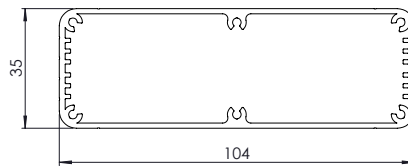

ALUMINUM PROFILE ENCLOSURES

AL-052

AL-053

AL-083

AL-084

AL-103

AL-104

AL-113

AL-114

AL-115

AL-105

AL-052

AL-052-5	54 x 24 x 56 mm	ALUMINUM PROFILE ENCLOSURES	
AL-052-10	54 x 24 x 106 mm	MATERIAL	ALUMINUM 6063
AL-052-15	54 x 24 x 156 mm	COLOR	BLACK (RAL 9005) / CREAM (RAL 9001) / SILVER (RAL 9006)
AL-052-20	54 x 24 x 206 mm	COATING	ELECTROSTATIC GLOSS COATING
AL-052-XX	54 x 24 x (CUSTOM SIZE) mm	PANELS	ALUMINUM PANELS
		* AL-052-XX LENGTH CAN CHANGE BETWEEN 40mm AND 3m.	

AL-053

AL-053-5	54 x 33 x 50 mm	ALUMINUM PROFILE ENCLOSURES	
AL-053-10	54 x 33 x 100 mm	MATERIAL	ALUMINUM 6063
AL-053-15	54 x 33 x 150 mm	COLOR	BLACK (RAL 9005) / SILVER (RAL 9006)
AL-053-20	54 x 33 x 200 mm	COATING	ELECTROSTATIC GLOSS COATING
AL-052-XX	54 x 33 x (CUSTOM SIZE) mm	PANELS	1.5mm ALUMINUM PANELS
		* AL-053-XX LENGTH CAN CHANGE BETWEEN 40mm AND 3m.	

AL-084

AL-084-5	103 x 33,5 x 50 mm	ALUMINUM PROFILE ENCLOSURES	
AL-084-10	103 x 33,5 x 100 mm	MATERIAL	ALUMINUM 6063
AL-084-15	103 x 33,5 x 150 mm	COLOR	NATURAL / BLACK
AL-084-20	103 x 33,5 x 200 mm	COATING	MATTE ANODIZED COATING
AL-084-XX	103 x 33,5 x (CUSTOM SIZE) mm	PANELS	1.5mm ALUMINUM PANELS
		* AL-084-XX LENGTH CAN CHANGE BETWEEN 40mm AND 3m.	