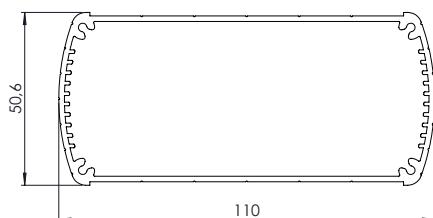

ALUMINUM PROFILE ENCLOSURES

AL-052

AL-053

AL-083

AL-084

AL-103

AL-104

AL-113

AL-114

AL-115

AL-105

AL-052

AL-052-5	54 x 24 x 56 mm	ALUMINUM PROFILE ENCLOSURES	
AL-052-10	54 x 24 x 106 mm	MATERIAL	ALUMINUM 6063
AL-052-15	54 x 24 x 156 mm	COLOR	BLACK (RAL 9005) / CREAM (RAL 9001) / SILVER (RAL 9006)
AL-052-20	54 x 24 x 206 mm	COATING	ELECTROSTATIC GLOSS COATING
AL-052-XX	54 x 24 x (CUSTOM SIZE) mm	PANELS	ALUMINUM PANELS
		* AL-052-XX LENGTH CAN CHANGE BETWEEN 40mm AND 3m.	

AL-053

AL-053-5	54 x 33 x 50 mm	ALUMINUM PROFILE ENCLOSURES	
AL-053-10	54 x 33 x 100 mm	MATERIAL	ALUMINUM 6063
AL-053-15	54 x 33 x 150 mm	COLOR	BLACK (RAL 9005) / SILVER (RAL 9006)
AL-053-20	54 x 33 x 200 mm	COATING	ELECTROSTATIC GLOSS COATING
AL-052-XX	54 x 33 x (CUSTOM SIZE) mm	PANELS	1.5mm ALUMINUM PANELS
		* AL-053-XX LENGTH CAN CHANGE BETWEEN 40mm AND 3m.	

AL-083

AL-083-5	83,4 x 31 x 62 mm	ALUMINUM PROFILE ENCLOSURES	
AL-083-10	83,4 x 31 x 112 mm	MATERIAL	ALUMINUM 6063
AL-083-15	83,4 x 31 x 162 mm	COLOR	NATURAL / BLACK
AL-083-20	83,4 x 31 x 212 mm	COATING	MATTE ANODIZED COATING
AL-083-XX	83,4 x 31 x (CUSTOM SIZE) mm	PANELS	FLAT PLASTIC PANELS / FLANGED PLASTIC PANELS
		* AL-083-XX LENGTH CAN CHANGE BETWEEN 40mm AND 3m.	