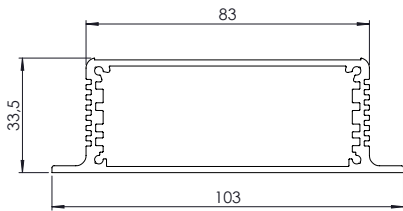

ALUMINUM PROFILE ENCLOSURES

AL-052

AL-053

AL-083

AL-084

AL-103

AL-104

AL-113

AL-114

AL-115

AL-105

AL-052

AL-052-5	54 x 24 x 56 mm	ALUMINUM PROFILE ENCLOSURES	
AL-052-10	54 x 24 x 106 mm	MATERIAL	ALUMINUM 6063
AL-052-15	54 x 24 x 156 mm	COLOR	BLACK (RAL 9005) / CREAM (RAL 9001) / SILVER (RAL 9006)
AL-052-20	54 x 24 x 206 mm	COATING	ELECTROSTATIC GLOSS COATING
AL-052-XX	54 x 24 x (CUSTOM SIZE) mm	PANELS	ALUMINUM PANELS
		* AL-052-XX LENGTH CAN CHANGE BETWEEN 40mm AND 3m.	

AL-053

AL-053-5	54 x 33 x 50 mm	ALUMINUM PROFILE ENCLOSURES	
AL-053-10	54 x 33 x 100 mm	MATERIAL	ALUMINUM 6063
AL-053-15	54 x 33 x 150 mm	COLOR	BLACK (RAL 9005) / SILVER (RAL 9006)
AL-053-20	54 x 33 x 200 mm	COATING	ELECTROSTATIC GLOSS COATING
AL-052-XX	54 x 33 x (CUSTOM SIZE) mm	PANELS	1.5mm ALUMINUM PANELS
		* AL-053-XX LENGTH CAN CHANGE BETWEEN 40mm AND 3m.	

AL-084

AL-084-5	103 x 33,5 x 50 mm	ALUMINUM PROFILE ENCLOSURES	
AL-084-10	103 x 33,5 x 100 mm	MATERIAL	ALUMINUM 6063
AL-084-15	103 x 33,5 x 150 mm	COLOR	NATURAL / BLACK
AL-084-20	103 x 33,5 x 200 mm	COATING	MATTE ANODIZED COATING
AL-084-XX	103 x 33,5 x (CUSTOM SIZE) mm	PANELS	1.5mm ALUMINUM PANELS
		* AL-084-XX LENGTH CAN CHANGE BETWEEN 40mm AND 3m.	