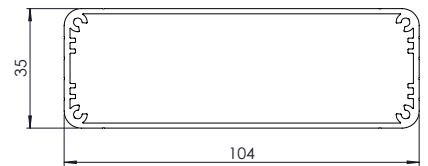

ALUMINUM PROFILE ENCLOSURES

AL-052

AL-053

AL-083

AL-084

AL-103

AL-104

AL-113

AL-114

AL-115

AL-105

AL-052

AL-052-5	54 x 24 x 56 mm	ALUMINUM PROFILE ENCLOSURES	
AL-052-10	54 x 24 x 106 mm	MATERIAL	ALUMINUM 6063
AL-052-15	54 x 24 x 156 mm	COLOR	BLACK (RAL 9005) / CREAM (RAL 9001) / SILVER (RAL 9006)
AL-052-20	54 x 24 x 206 mm	COATING	ELECTROSTATIC GLOSS COATING
AL-052-XX	54 x 24 x (CUSTOM SIZE) mm	PANELS	ALUMINUM PANELS
		* AL-052-XX LENGTH CAN CHANGE BETWEEN 40mm AND 3m.	

AL-053

AL-053-5	54 x 33 x 50 mm	ALUMINUM PROFILE ENCLOSURES	
AL-053-10	54 x 33 x 100 mm	MATERIAL	ALUMINUM 6063
AL-053-15	54 x 33 x 150 mm	COLOR	BLACK (RAL 9005) / SILVER (RAL 9006)
AL-053-20	54 x 33 x 200 mm	COATING	ELECTROSTATIC GLOSS COATING
AL-052-XX	54 x 33 x (CUSTOM SIZE) mm	PANELS	1.5mm ALUMINUM PANELS
		* AL-053-XX LENGTH CAN CHANGE BETWEEN 40mm AND 3m.	

AL-083

AL-083-5	83,4 x 31 x 62 mm	ALUMINUM PROFILE ENCLOSURES	
AL-083-10	83,4 x 31 x 112 mm	MATERIAL	ALUMINUM 6063
AL-083-15	83,4 x 31 x 162 mm	COLOR	NATURAL / BLACK
AL-083-20	83,4 x 31 x 212 mm	COATING	MATTE ANODIZED COATING
AL-083-XX	83,4 x 31 x (CUSTOM SIZE) mm	PANELS	FLAT PLASTIC PANELS / FLANGED PLASTIC PANELS
		* AL-083-XX LENGTH CAN CHANGE BETWEEN 40mm AND 3m.	