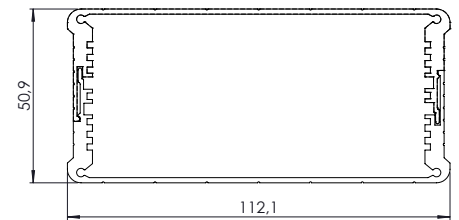

ALUMINUM PROFILE ENCLOSURES

AL-052

AL-053

AL-083

AL-084

AL-103

AL-104

AL-113

AL-114

AL-115

AL-105

AL-052

AL-052-5	54 x 24 x 56 mm	ALUMINUM PROFILE ENCLOSURES	
AL-052-10	54 x 24 x 106 mm	MATERIAL	ALUMINUM 6063
AL-052-15	54 x 24 x 156 mm	COLOR	BLACK (RAL 9005) / CREAM (RAL 9001) / SILVER (RAL 9006)
AL-052-20	54 x 24 x 206 mm	COATING	ELECTROSTATIC GLOSS COATING
AL-052-XX	54 x 24 x (CUSTOM SIZE) mm	PANELS	ALUMINUM PANELS
		* AL-052-XX LENGTH CAN CHANGE BETWEEN 40mm AND 3m.	

AL-053

AL-053-5	54 x 33 x 50 mm	ALUMINUM PROFILE ENCLOSURES	
AL-053-10	54 x 33 x 100 mm	MATERIAL	ALUMINUM 6063
AL-053-15	54 x 33 x 150 mm	COLOR	BLACK (RAL 9005) / SILVER (RAL 9006)
AL-053-20	54 x 33 x 200 mm	COATING	ELECTROSTATIC GLOSS COATING
AL-052-XX	54 x 33 x (CUSTOM SIZE) mm	PANELS	1.5mm ALUMINUM PANELS
		* AL-053-XX LENGTH CAN CHANGE BETWEEN 40mm AND 3m.	