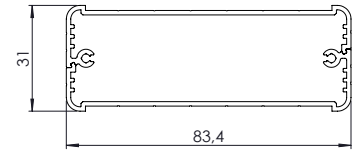

ALUMINUM PROFILE ENCLOSURES

AL-052

AL-053

AL-083

AL-084

AL-103

AL-104

AL-113

AL-114

AL-115

AL-105

AL-052

AL-052-5	54 x 24 x 56 mm	ALUMINUM PROFILE ENCLOSURES	
AL-052-10	54 x 24 x 106 mm	MATERIAL	ALUMINUM 6063
AL-052-15	54 x 24 x 156 mm	COLOR	BLACK (RAL 9005) / CREAM (RAL 9001) / SILVER (RAL 9006)
AL-052-20	54 x 24 x 206 mm	COATING	ELECTROSTATIC GLOSS COATING
AL-052-XX	54 x 24 x (CUSTOM SIZE) mm	PANELS	ALUMINUM PANELS
		* AL-052-XX LENGTH CAN CHANGE BETWEEN 40mm AND 3m.	

AL-053

AL-053-5	54 x 33 x 50 mm	ALUMINUM PROFILE ENCLOSURES	
AL-053-10	54 x 33 x 100 mm	MATERIAL	ALUMINUM 6063
AL-053-15	54 x 33 x 150 mm	COLOR	BLACK (RAL 9005) / SILVER (RAL 9006)
AL-053-20	54 x 33 x 200 mm	COATING	ELECTROSTATIC GLOSS COATING
AL-052-XX	54 x 33 x (CUSTOM SIZE) mm	PANELS	1.5mm ALUMINUM PANELS
		* AL-053-XX LENGTH CAN CHANGE BETWEEN 40mm AND 3m.	

AL-084

AL-084-5	103 x 33,5 x 50 mm	ALUMINUM PROFILE ENCLOSURES	
AL-084-10	103 x 33,5 x 100 mm	MATERIAL	ALUMINUM 6063
AL-084-15	103 x 33,5 x 150 mm	COLOR	NATURAL / BLACK
AL-084-20	103 x 33,5 x 200 mm	COATING	MATTE ANODIZED COATING
AL-084-XX	103 x 33,5 x (CUSTOM SIZE) mm	PANELS	1.5mm ALUMINUM PANELS
		* AL-084-XX LENGTH CAN CHANGE BETWEEN 40mm AND 3m.	