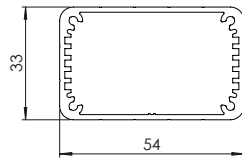

ALUMINUM PROFILE ENCLOSURES

AL-053