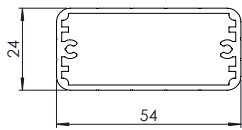

ALUMINUM PROFILE ENCLOSURES

AL-052

AL-053

AL-083

AL-084

AL-103

AL-104

AL-113

AL-114

AL-115

AL-105

AL-052

AL-052-5	54 x 24 x 56 mm	ALUMINUM PROFILE ENCLOSURES	
AL-052-10	54 x 24 x 106 mm	MATERIAL	ALUMINUM 6063
AL-052-15	54 x 24 x 156 mm	COLOR	BLACK (RAL 9005) / CREAM (RAL 9001) / SILVER (RAL 9006)
AL-052-20	54 x 24 x 206 mm	COATING	ELECTROSTATIC GLOSS COATING
AL-052-XX	54 x 24 x (CUSTOM SIZE) mm	PANELS	ALUMINUM PANELS
		* AL-052-XX LENGTH CAN CHANGE BETWEEN 40mm AND 3m.	

AL-053

AL-053-5	54 x 33 x 50 mm	ALUMINUM PROFILE ENCLOSURES	
AL-053-10	54 x 33 x 100 mm	MATERIAL	ALUMINUM 6063
AL-053-15	54 x 33 x 150 mm	COLOR	BLACK (RAL 9005) / SILVER (RAL 9006)
AL-053-20	54 x 33 x 200 mm	COATING	ELECTROSTATIC GLOSS COATING
AL-052-XX	54 x 33 x (CUSTOM SIZE) mm	PANELS	1.5mm ALUMINUM PANELS
		* AL-053-XX LENGTH CAN CHANGE BETWEEN 40mm AND 3m.	

AL-084

AL-084-5	103 x 33,5 x 50 mm	ALUMINUM PROFILE ENCLOSURES	
AL-084-10	103 x 33,5 x 100 mm	MATERIAL	ALUMINUM 6063
AL-084-15	103 x 33,5 x 150 mm	COLOR	NATURAL / BLACK
AL-084-20	103 x 33,5 x 200 mm	COATING	MATTE ANODIZED COATING
AL-084-XX	103 x 33,5 x (CUSTOM SIZE) mm	PANELS	1.5mm ALUMINUM PANELS
		* AL-084-XX LENGTH CAN CHANGE BETWEEN 40mm AND 3m.	